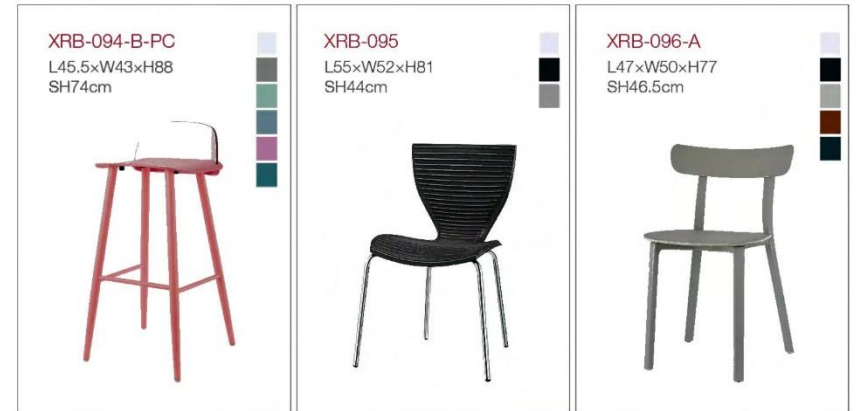

Color swatches: Black, Red, Yellow, Green, Blue, Purple, Grey.

XRB-085
L50×W51×H76
SH45cm

Color swatches: Black, Red, Yellow, Green, Blue, Purple, Grey.

XRB-086
L46×W50×H78
SH45cm

Color swatches: Black, Red, Yellow, Green, Blue, Purple, Grey.

XRB-087
(Metal frame)
L54×W61.5×H75
SH43cm

Color swatches: Black, Red, Yellow, Green, Blue, Purple, Grey.

XRB-080-A
L56.5×W56×H89
SH43.5cm

Color swatches: Black, Red, Yellow, Green, Blue, Purple, Grey.

XRB-080-B
L58.5×W62×H88.5
SH43.5cm

Color swatches: Black, Red, Yellow, Green, Blue, Purple, Grey.

XRB-081
L60×W60×H82
SH47.5cm

Color swatches: Black, Red, Yellow, Green, Blue, Purple, Grey.

XRB-087
(Plastic frame)
L53×W61.5×H78
SH44cm

Color swatches: Black, Red, Yellow, Green, Blue, Purple, Grey.

XRB-087-B
L51.5×W62.5×H74
SH45cm

Color swatches: Black, Red, Yellow, Green, Blue, Purple, Grey.

XRB-088
L49.5×W53×H81.5
SH45cm

Color swatches: Black, Red, Yellow, Green, Blue, Purple, Grey.

<p>T-07</p> <p>∅ 60xH73cm ∅ 70xH73cm ∅ 80xH73cm</p> 	<p>T-08</p> <p>∅ 60xH69cm ∅ 70xH69cm ∅ 80xH73cm</p> 	<p>T-09</p> <p>L60xW60xH70 L70xW70xH70cm</p> 
--	--	---