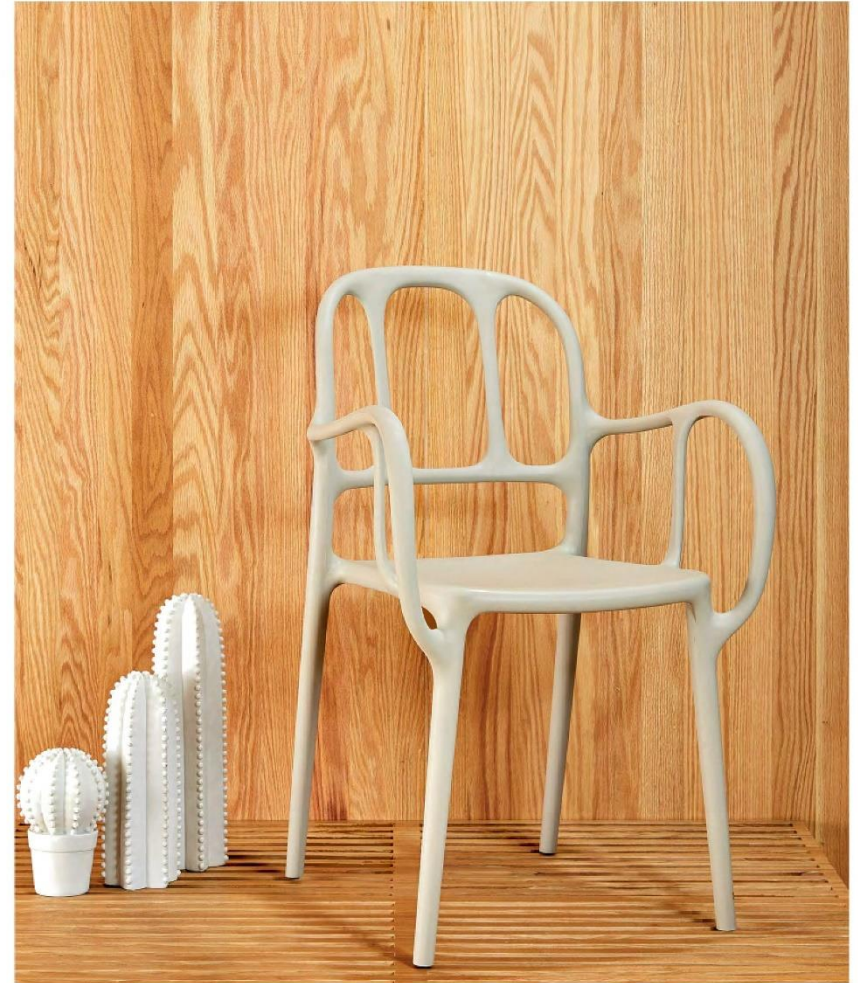

SIAM NAWAPHON

INTERTRADE COMPANY LIMITED

Mod: **XRB-100**

Size: L55xW54xH85
SH46cm

A minimalist chair

BONE BIONIC CHAIR

Stacking chair with arms
Minimalism Style
Silky touch finish
Outdoor/Indoor

RHOMBUS STYLE

CHAIR

Original design
Stackable
Chromed/Powder coated metal frame
Fresh colors

Mod: **XRB-213**

Size: L53xW46.5xH78
SH46cm

SIAM NAWAPHON

INTERTRADE COMPANY LIMITED

BRIM CHAIR

Mod: **XRБ-094-A-PC**