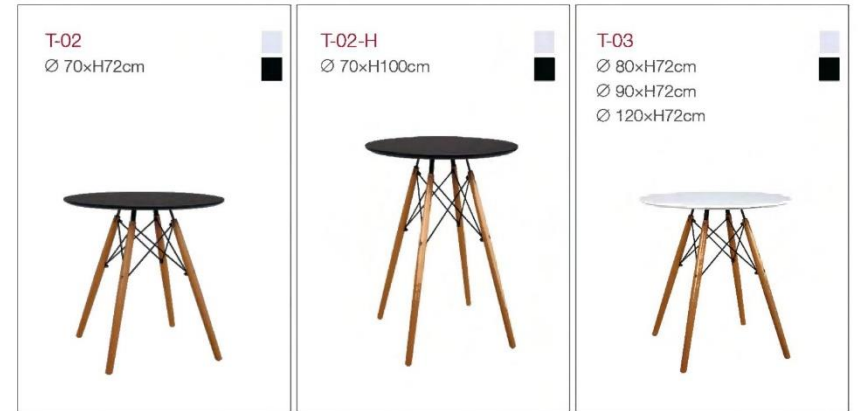

Color swatches: Black, Red, Yellow, Green, Blue, Purple, Grey.

XRB-081
L60×W60×H82
SH47.5cm

Color swatches: Black, Red, Yellow, Green, Blue, Purple, Grey.

XRB-087
(Plastic frame)
L53×W61.5×H78
SH44cm

Color swatches: Black, Red, Yellow, Green, Blue, Purple, Grey.

XRB-087-B
L51.5×W62.5×H74
SH45cm

Color swatches: Black, Red, Yellow, Green, Blue, Purple, Grey.

XRB-088
L49.5×W53×H81.5
SH45cm

Color swatches: Black, Red, Yellow, Green, Blue, Purple, Grey.

<p>T-07</p> <p>∅ 60xH73cm ∅ 70xH73cm ∅ 80xH73cm</p> 	<p>T-08</p> <p>∅ 60xH69cm ∅ 70xH69cm ∅ 80xH73cm</p> 	<p>T-09</p> <p>L60xW60xH70 L70xW70xH70cm</p> 
--	--	---

<p>T-15</p> <p>∅ 60xH72cm ∅ 80xH72cm ∅ 70xH72cm ∅ 90xH72cm ∅ 100xH72cm</p> 	<p>T-16</p> <p>L80xW80xH73.5cm</p> 	<p>T-17</p> <p>∅ 50xH41-45cm</p> 
---	---	---

<p>T-10</p> <p>L60xW80xH75cm</p> 	<p>T-12</p> <p>∅ 70xH72cm ∅ 60xH72cm</p> 	<p>T-13-A</p> <p>L120xW80x72cm</p> 
---	---	---

<p>T-802</p> <p>L60xW60xH110cm</p> 	<p>T-803</p> <p>L80xW80xH75cm</p> 	<p>T-805</p> <p>L120xW60xH75cm</p> 
---	--	---

<p>T-13-B</p> <p>L80xW80xH72cm</p> 	<p>T-14-A</p> <p>L130xW80xH75cm</p> 	<p>T-14-B</p> <p>∅ 90xH72cm</p> 
---	--	--