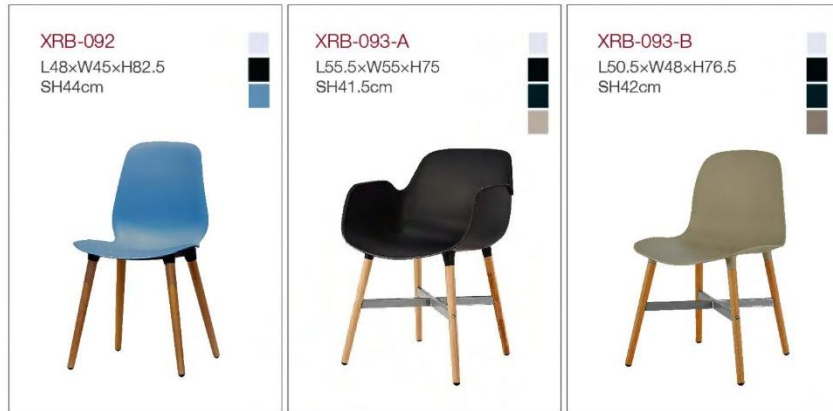

Color swatches: Black, Red, Yellow, Green, Blue, Purple, Grey.

XRB-085
L50×W51×H76
SH45cm

Color swatches: Black, Red, Yellow, Green, Blue, Purple, Grey.

XRB-086
L46×W50×H78
SH45cm

Color swatches: Black, Red, Yellow, Green, Blue, Purple, Grey.

XRB-087
(Metal frame)
L54×W61.5×H75
SH43cm

Color swatches: Black, Red, Yellow, Green, Blue, Purple, Grey.

XRB-080-A
L56.5×W56×H89
SH43.5cm

Color swatches: Black, Red, Yellow, Green, Blue, Purple, Grey.

XRB-080-B
L58.5×W62×H88.5
SH43.5cm

Color swatches: Black, Red, Yellow, Green, Blue, Purple, Grey.

XRB-081
L60×W60×H82
SH47.5cm

Color swatches: Black, Red, Yellow, Green, Blue, Purple, Grey.

XRB-087
(Plastic frame)
L53×W61.5×H78
SH44cm

Color swatches: Black, Red, Yellow, Green, Blue, Purple, Grey.

XRB-087-B
L51.5×W62.5×H74
SH45cm

Color swatches: Black, Red, Yellow, Green, Blue, Purple, Grey.

XRB-088
L49.5×W53×H81.5
SH45cm

Color swatches: Black, Red, Yellow, Green, Blue, Purple, Grey.

<p>T-07</p> <p>∅ 60xH73cm ∅ 70xH73cm ∅ 80xH73cm</p> 	<p>T-08</p> <p>∅ 60xH69cm ∅ 70xH69cm ∅ 80xH73cm</p> 	<p>T-09</p> <p>L60xW60xH70 L70xW70xH70cm</p> 
--	--	---