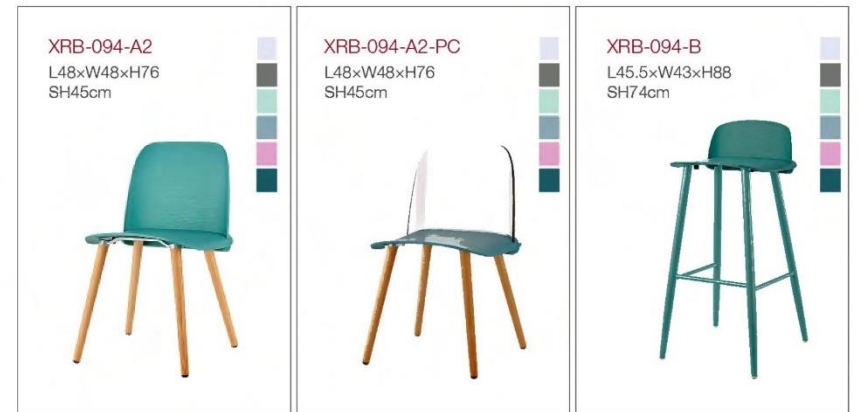

Color swatches: Black, Red, Yellow, Green, Blue, Purple, Grey.

XRB-085
L50×W51×H76
SH45cm

Color swatches: Black, Red, Yellow, Green, Blue, Purple, Grey.

XRB-086
L46×W50×H78
SH45cm

Color swatches: Black, Red, Yellow, Green, Blue, Purple, Grey.

XRB-087
(Metal frame)
L54×W61.5×H75
SH43cm

Color swatches: Black, Red, Yellow, Green, Blue, Purple, Grey.

XRB-080-A
L56.5×W56×H89
SH43.5cm

Color swatches: Black, Red, Yellow, Green, Blue, Purple, Grey.

XRB-080-B
L58.5×W62×H88.5
SH43.5cm

Color swatches: Black, Red, Yellow, Green, Blue, Purple, Grey.

XRB-081
L60×W60×H82
SH47.5cm

Color swatches: Black, Red, Yellow, Green, Blue, Purple, Grey.

XRB-087
(Plastic frame)
L53×W61.5×H78
SH44cm

Color swatches: Black, Red, Yellow, Green, Blue, Purple, Grey.

XRB-087-B
L51.5×W62.5×H74
SH45cm

Color swatches: Black, Red, Yellow, Green, Blue, Purple, Grey.

XRB-088
L49.5×W53×H81.5
SH45cm

Color swatches: Black, Red, Yellow, Green, Blue, Purple, Grey.

<p>T-07</p> <p>∅ 60xH73cm ∅ 70xH73cm ∅ 80xH73cm</p> 	<p>T-08</p> <p>∅ 60xH69cm ∅ 70xH69cm ∅ 80xH73cm</p> 	<p>T-09</p> <p>L60xW60xH70 L70xW70xH70cm</p> 
--	--	---