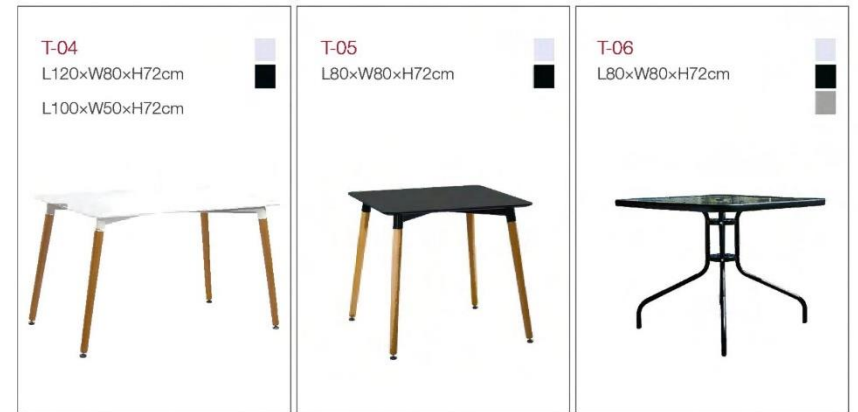

Color swatches: Black, Red, Yellow, Green, Blue, Purple, Grey.

XRB-081
L60×W60×H82
SH47.5cm

Color swatches: Black, Red, Yellow, Green, Blue, Purple, Grey.

XRB-087
(Plastic frame)
L53×W61.5×H78
SH44cm

Color swatches: Black, Red, Yellow, Green, Blue, Purple, Grey.

XRB-087-B
L51.5×W62.5×H74
SH45cm

Color swatches: Black, Red, Yellow, Green, Blue, Purple, Grey.

XRB-088
L49.5×W53×H81.5
SH45cm

Color swatches: Black, Red, Yellow, Green, Blue, Purple, Grey.

<p>T-07</p> <p>∅ 60xH73cm ∅ 70xH73cm ∅ 80xH73cm</p> 	<p>T-08</p> <p>∅ 60xH69cm ∅ 70xH69cm ∅ 80xH73cm</p> 	<p>T-09</p> <p>L60xW60xH70 L70xW70xH70cm</p> 
--	--	---

<p>T-15</p> <p>∅ 60xH72cm ∅ 80xH72cm ∅ 70xH72cm ∅ 90xH72cm ∅ 100xH72cm</p> 	<p>T-16</p> <p>L80xW80xH73.5cm</p> 	<p>T-17</p> <p>∅ 50xH41-45cm</p> 
---	---	---

<p>T-10</p> <p>L60xW80xH75cm</p> 	<p>T-12</p> <p>∅ 70xH72cm ∅ 60xH72cm</p> 	<p>T-13-A</p> <p>L120xW80x72cm</p> 
---	---	---

<p>T-802</p> <p>L60xW60xH110cm</p> 	<p>T-803</p> <p>L80xW80xH75cm</p> 	<p>T-805</p> <p>L120xW60xH75cm</p> 
---	--	---

<p>T-13-B</p> <p>L80xW80xH72cm</p> 	<p>T-14-A</p> <p>L130xW80xH75cm</p> 	<p>T-14-B</p> <p>∅ 90xH72cm</p> 
---	--	--