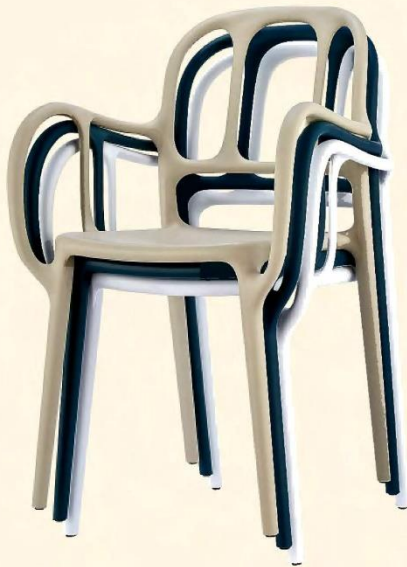

ENJOY LIFE

Mod: **XRB-106-A**
Size: L48.5xW48xH81.5
SH45cm

Mod: **XRB-106-B**

Size: L49xW48xH82
SH45cm

Nordic
Knockdown
Stackable
2 backrest options

SIAM NAWAPHON

INTERTRADE COMPANY LIMITED

**TASTE
ELEGANCE**

SIAM NAWAPHON

INTERTRADE COMPANY LIMITED

Mod: **XRB-100**

Size: L55xW54xH85
SH46cm

A minimalist chair

BONE BIONIC CHAIR

Stacking chair with arms
Minimalism Style
Silky touch finish
Outdoor/Indoor

RHOMBUS STYLE