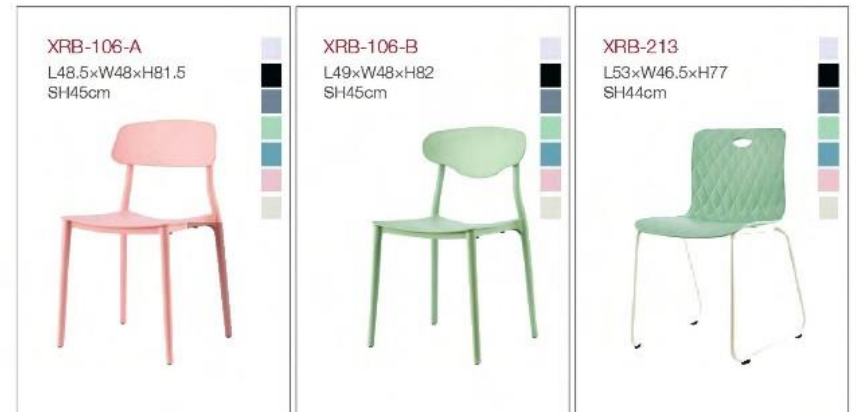

Color swatches: Black, Red, Yellow, Green, Blue, Purple, Grey.

XRB-085
L50×W51×H76
SH45cm

Color swatches: Black, Red, Yellow, Green, Blue, Purple, Grey.

XRB-086
L46×W50×H78
SH45cm

Color swatches: Black, Red, Yellow, Green, Blue, Purple, Grey.

XRB-087
(Metal frame)
L54×W61.5×H75
SH43cm

Color swatches: Black, Red, Yellow, Green, Blue, Purple, Grey.

XRB-080-A
L56.5×W56×H89
SH43.5cm

Color swatches: Black, Red, Yellow, Green, Blue, Purple, Grey.

XRB-080-B
L58.5×W62×H88.5
SH43.5cm

Color swatches: Black, Red, Yellow, Green, Blue, Purple, Grey.

XRB-081
L60×W60×H82
SH47.5cm

Color swatches: Black, Red, Yellow, Green, Blue, Purple, Grey.

XRB-087
(Plastic frame)
L53×W61.5×H78
SH44cm

Color swatches: Black, Red, Yellow, Green, Blue, Purple, Grey.

XRB-087-B
L51.5×W62.5×H74
SH45cm

Color swatches: Black, Red, Yellow, Green, Blue, Purple, Grey.

XRB-088
L49.5×W53×H81.5
SH45cm

Color swatches: Black, Red, Yellow, Green, Blue, Purple, Grey.

<p>T-07</p> <p>∅ 60xH73cm ∅ 70xH73cm ∅ 80xH73cm</p> 	<p>T-08</p> <p>∅ 60xH69cm ∅ 70xH69cm ∅ 80xH73cm</p> 	<p>T-09</p> <p>L60xW60xH70 L70xW70xH70cm</p> 
--	--	---