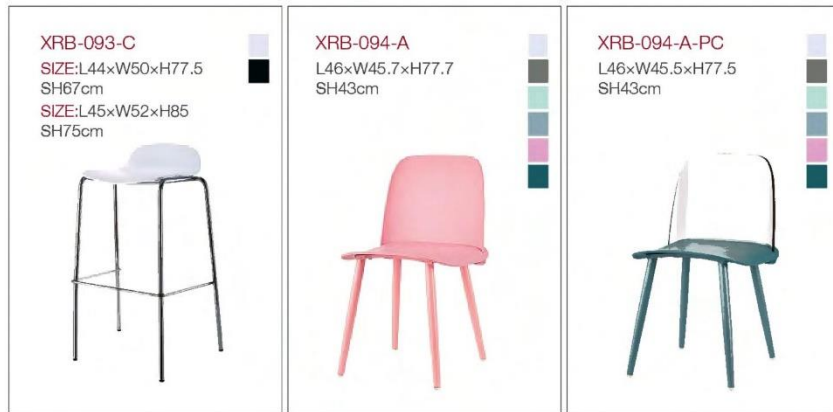

Color swatches: Black, Red, Yellow, Green, Blue, Purple, Grey.

XRB-085
L50×W51×H76
SH45cm

Color swatches: Black, Red, Yellow, Green, Blue, Purple, Grey.

XRB-086
L46×W50×H78
SH45cm

Color swatches: Black, Red, Yellow, Green, Blue, Purple, Grey.

XRB-087
(Metal frame)
L54×W61.5×H75
SH43cm

Color swatches: Black, Red, Yellow, Green, Blue, Purple, Grey.

XRB-080-A
L56.5×W56×H89
SH43.5cm

Color swatches: Black, Red, Yellow, Green, Blue, Purple, Grey.

XRB-080-B
L58.5×W62×H88.5
SH43.5cm

Color swatches: Black, Red, Yellow, Green, Blue, Purple, Grey.

XRB-081
L60×W60×H82
SH47.5cm

Color swatches: Black, Red, Yellow, Green, Blue, Purple, Grey.

XRB-087
(Plastic frame)
L53×W61.5×H78
SH44cm

Color swatches: Black, Red, Yellow, Green, Blue, Purple, Grey.

XRB-087-B
L51.5×W62.5×H74
SH45cm

Color swatches: Black, Red, Yellow, Green, Blue, Purple, Grey.

XRB-088
L49.5×W53×H81.5
SH45cm

Color swatches: Black, Red, Yellow, Green, Blue, Purple, Grey.

<p>T-07</p> <p>∅ 60xH73cm ∅ 70xH73cm ∅ 80xH73cm</p> 	<p>T-08</p> <p>∅ 60xH69cm ∅ 70xH69cm ∅ 80xH73cm</p> 	<p>T-09</p> <p>L60xW60xH70 L70xW70xH70cm</p> 
--	--	---