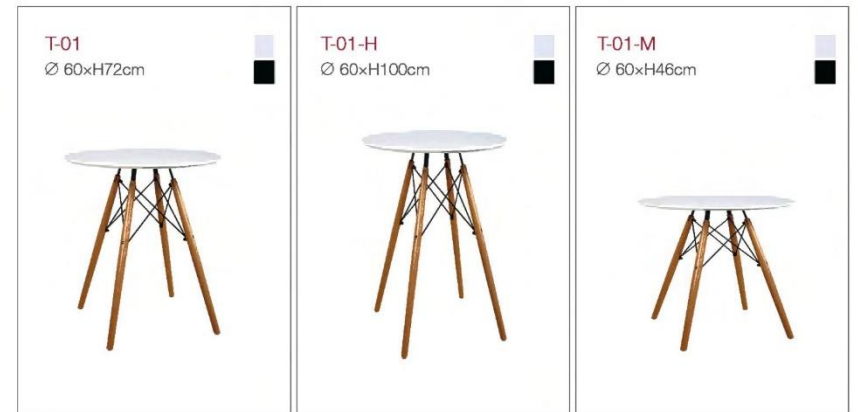

Color swatches: Black, Red, Yellow, Green, Blue, Purple, Grey.

XRB-081
L60×W60×H82
SH47.5cm

Color swatches: Black, Red, Yellow, Green, Blue, Purple, Grey.

XRB-087
(Plastic frame)
L53×W61.5×H78
SH44cm

Color swatches: Black, Red, Yellow, Green, Blue, Purple, Grey.

XRB-087-B
L51.5×W62.5×H74
SH45cm

Color swatches: Black, Red, Yellow, Green, Blue, Purple, Grey.

XRB-088
L49.5×W53×H81.5
SH45cm

Color swatches: Black, Red, Yellow, Green, Blue, Purple, Grey.

<p>T-07</p> <p>∅ 60xH73cm ∅ 70xH73cm ∅ 80xH73cm</p> 	<p>T-08</p> <p>∅ 60xH69cm ∅ 70xH69cm ∅ 80xH73cm</p> 	<p>T-09</p> <p>L60xW60xH70 L70xW70xH70cm</p> 
--	--	---

<p>T-15</p> <p>∅ 60xH72cm ∅ 80xH72cm ∅ 70xH72cm ∅ 90xH72cm ∅ 100xH72cm</p> 	<p>T-16</p> <p>L80xW80xH73.5cm</p> 	<p>T-17</p> <p>∅ 50xH41-45cm</p> 
---	---	---

<p>T-10</p> <p>L60xW80xH75cm</p> 	<p>T-12</p> <p>∅ 70xH72cm ∅ 60xH72cm</p> 	<p>T-13-A</p> <p>L120xW80x72cm</p> 
---	---	---

<p>T-802</p> <p>L60xW60xH110cm</p> 	<p>T-803</p> <p>L80xW80xH75cm</p> 	<p>T-805</p> <p>L120xW60xH75cm</p> 
---	--	---

<p>T-13-B</p> <p>L80xW80xH72cm</p> 	<p>T-14-A</p> <p>L130xW80xH75cm</p> 	<p>T-14-B</p> <p>∅ 90xH72cm</p> 
---	--	--