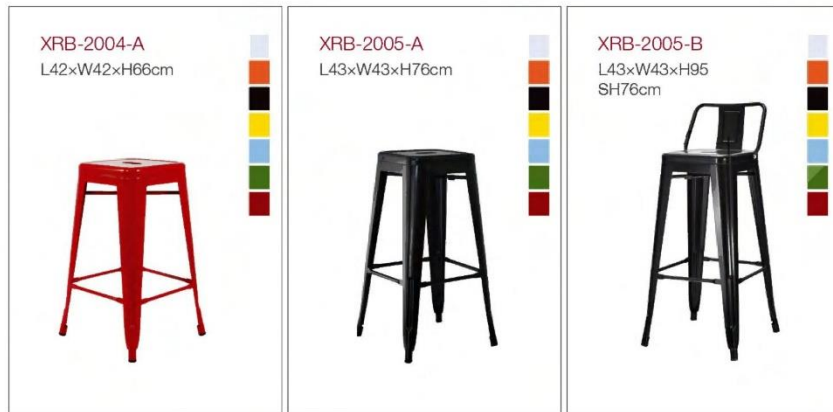

XRB-087
(Metal frame)
L54×W61.5×H75
SH43cm

Color swatches: Black, Red, Yellow, Green, Blue, Purple, Grey.

XRB-080-A
L56.5×W56×H89
SH43.5cm

Color swatches: Black, Red, Yellow, Green, Blue, Purple, Grey.

XRB-080-B
L58.5×W62×H88.5
SH43.5cm

Color swatches: Black, Red, Yellow, Green, Blue, Purple, Grey.

XRB-081
L60×W60×H82
SH47.5cm

Color swatches: Black, Red, Yellow, Green, Blue, Purple, Grey.

XRB-087
(Plastic frame)
L53×W61.5×H78
SH44cm

Color swatches: Black, Red, Yellow, Green, Blue, Purple, Grey.

XRB-087-B
L51.5×W62.5×H74
SH45cm

Color swatches: Black, Red, Yellow, Green, Blue, Purple, Grey.

XRB-088
L49.5×W53×H81.5
SH45cm

Color swatches: Black, Red, Yellow, Green, Blue, Purple, Grey.

<p>T-07</p> <p>∅ 60xH73cm ∅ 70xH73cm ∅ 80xH73cm</p> 	<p>T-08</p> <p>∅ 60xH69cm ∅ 70xH69cm ∅ 80xH73cm</p> 	<p>T-09</p> <p>L60xW60xH70 L70xW70xH70cm</p> 
--	--	---

<p>T-15</p> <p>∅ 60xH72cm ∅ 80xH72cm ∅ 70xH72cm ∅ 90xH72cm ∅ 100xH72cm</p> 	<p>T-16</p> <p>L80xW80xH73.5cm</p> 	<p>T-17</p> <p>∅ 50xH41-45cm</p> 
---	---	---

<p>T-10</p> <p>L60xW80xH75cm</p> 	<p>T-12</p> <p>∅ 70xH72cm ∅ 60xH72cm</p> 	<p>T-13-A</p> <p>L120xW80x72cm</p> 
---	---	---