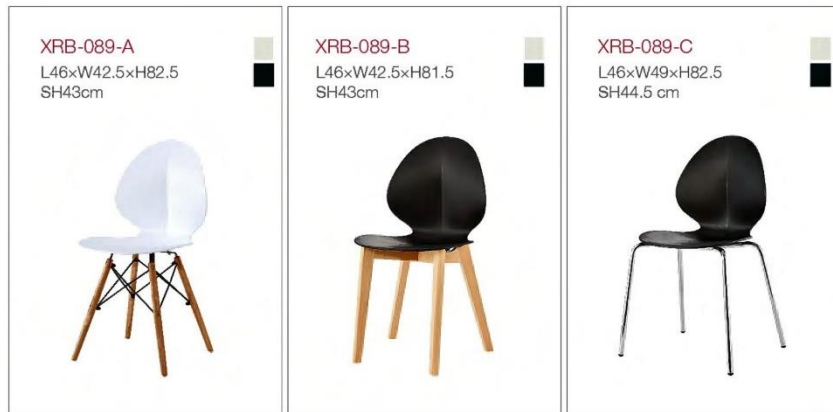

XRB-087
(Metal frame)
L54×W61.5×H75
SH43cm

Color swatches: Black, Red, Yellow, Green, Blue, Purple, Grey.

XRB-080-A
L56.5×W56×H89
SH43.5cm

Color swatches: Black, Red, Yellow, Green, Blue, Purple, Grey.

XRB-080-B
L58.5×W62×H88.5
SH43.5cm

Color swatches: Black, Red, Yellow, Green, Blue, Purple, Grey.

XRB-081
L60×W60×H82
SH47.5cm

Color swatches: Black, Red, Yellow, Green, Blue, Purple, Grey.

XRB-087
(Plastic frame)
L53×W61.5×H78
SH44cm

Color swatches: Black, Red, Yellow, Green, Blue, Purple, Grey.

XRB-087-B
L51.5×W62.5×H74
SH45cm

Color swatches: Black, Red, Yellow, Green, Blue, Purple, Grey.

XRB-088
L49.5×W53×H81.5
SH45cm

Color swatches: Black, Red, Yellow, Green, Blue, Purple, Grey.

<p>T-07</p> <p>∅ 60xH73cm ∅ 70xH73cm ∅ 80xH73cm</p> 	<p>T-08</p> <p>∅ 60xH69cm ∅ 70xH69cm ∅ 80xH73cm</p> 	<p>T-09</p> <p>L60xW60xH70 L70xW70xH70cm</p> 
--	--	---

<p>T-15</p> <p>∅ 60xH72cm ∅ 80xH72cm ∅ 70xH72cm ∅ 90xH72cm ∅ 100xH72cm</p> 	<p>T-16</p> <p>L80xW80xH73.5cm</p> 	<p>T-17</p> <p>∅ 50xH41-45cm</p> 
---	---	---

<p>T-10</p> <p>L60xW80xH75cm</p> 	<p>T-12</p> <p>∅ 70xH72cm ∅ 60xH72cm</p> 	<p>T-13-A</p> <p>L120xW80x72cm</p> 
---	---	---