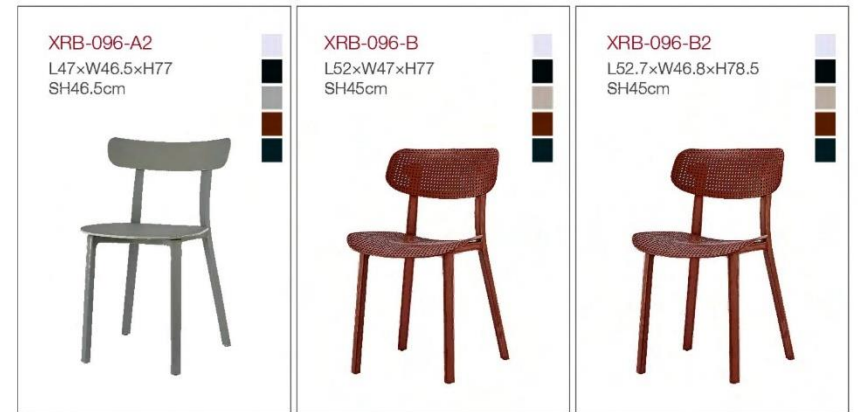

Color swatches: Black, Red, Yellow, Green, Blue, Purple, Grey.

XRB-085
L50×W51×H76
SH45cm

Color swatches: Black, Red, Yellow, Green, Blue, Purple, Grey.

XRB-086
L46×W50×H78
SH45cm

Color swatches: Black, Red, Yellow, Green, Blue, Purple, Grey.

XRB-087
(Metal frame)
L54×W61.5×H75
SH43cm

Color swatches: Black, Red, Yellow, Green, Blue, Purple, Grey.

XRB-080-A
L56.5×W56×H89
SH43.5cm

Color swatches: Black, Red, Yellow, Green, Blue, Purple, Grey.

XRB-080-B
L58.5×W62×H88.5
SH43.5cm

Color swatches: Black, Red, Yellow, Green, Blue, Purple, Grey.

XRB-081
L60×W60×H82
SH47.5cm

Color swatches: Black, Red, Yellow, Green, Blue, Purple, Grey.

XRB-087
(Plastic frame)
L53×W61.5×H78
SH44cm

Color swatches: Black, Red, Yellow, Green, Blue, Purple, Grey.

XRB-087-B
L51.5×W62.5×H74
SH45cm

Color swatches: Black, Red, Yellow, Green, Blue, Purple, Grey.

XRB-088
L49.5×W53×H81.5
SH45cm

Color swatches: Black, Red, Yellow, Green, Blue, Purple, Grey.

<p>T-07</p> <p>∅ 60xH73cm ∅ 70xH73cm ∅ 80xH73cm</p> 	<p>T-08</p> <p>∅ 60xH69cm ∅ 70xH69cm ∅ 80xH73cm</p> 	<p>T-09</p> <p>L60xW60xH70 L70xW70xH70cm</p> 
--	--	---